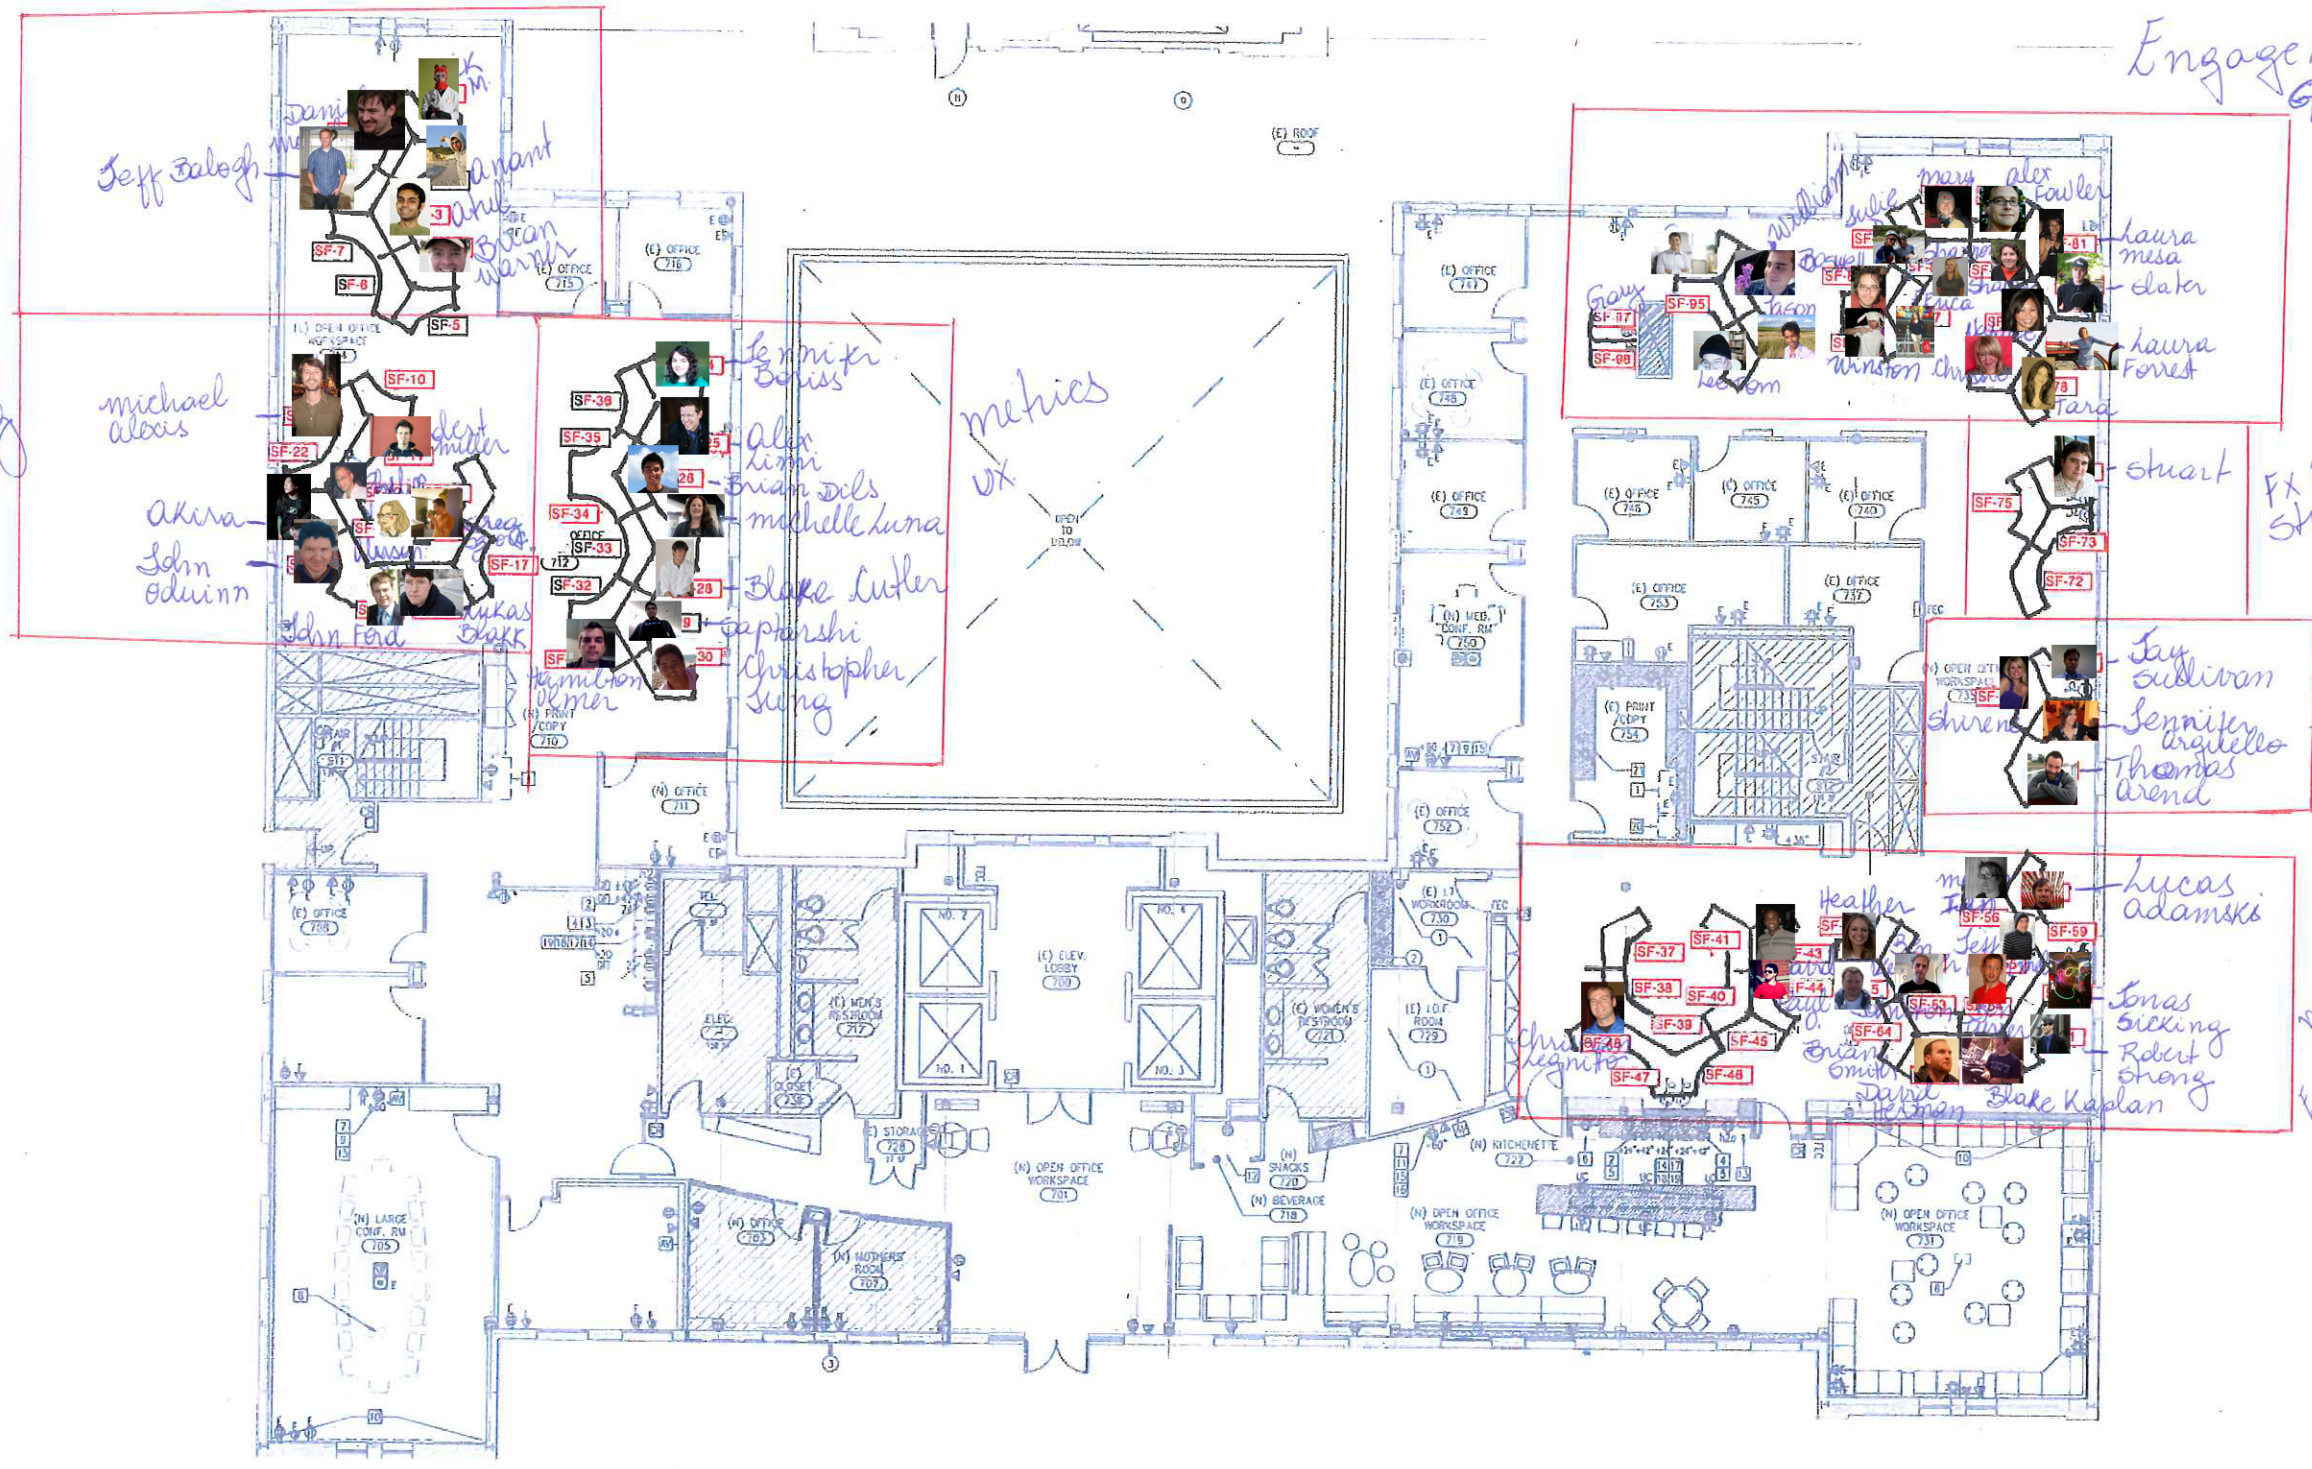

Wektow
hubs

Engagement
G&A

Services
Rel Eng

Jeff Balogh

Michael Alexis

Akira
John Edunn

John Ford

Luke Blakk

Hamilton
Oliver

Terrence Boiss

Alex Lim
Brian Dils
Michelle Luna

Blake Luter

Gopalshri
Christopher Sung

metries
vx

William
sub
Mary Alex Fowler
Laura mesa
clara
Laura Forrest
Tara
Winston
Chloe
Gray
Jason
Kerem

Stuart

FX Home
Stuart

Jay Sullivan
Senniker
Argiello
Thomas Arend

Jay
+
Products

Heather
Lucas Adamski
Jonas Sicking
Robert Sheng
Blake Kaplan
Brian
David
Blakeman

Mobile &
Engineering